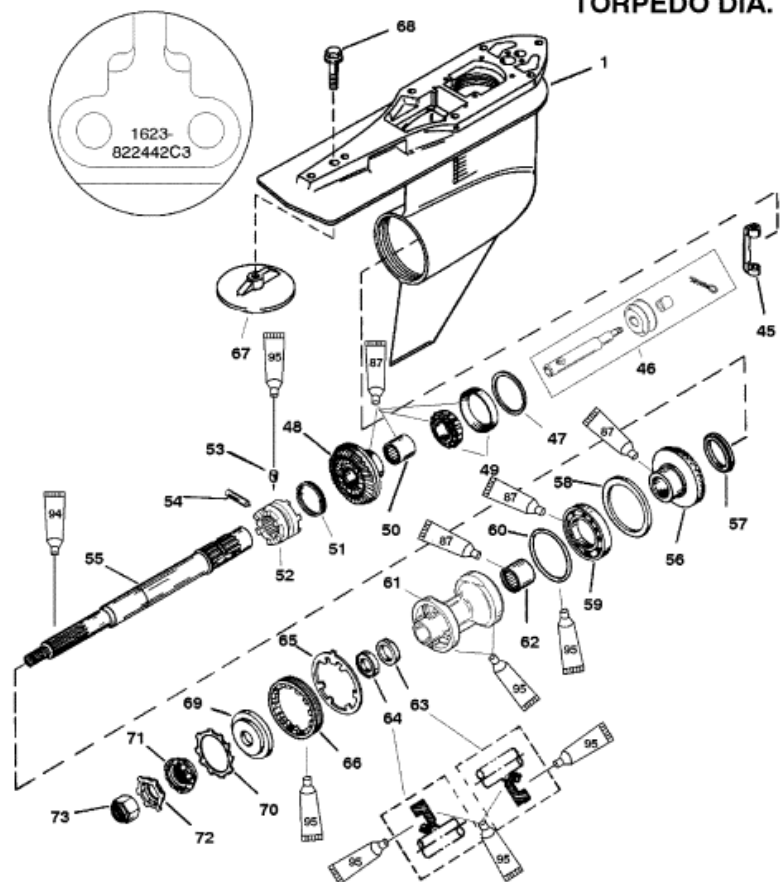

**4.75 IN/120.65MM
 TORPEDO DIA.**

-  Super Duty Gear Lubricant (92-13783A24)
-  Anti-Corrosion Grease (92-78376A6)
-  2-4-C With Teflon (92-825407A12)

Parts List

Ref	Class	Part	Description	Qty	Comment	Footnote
1	1623	822442A83	GEAR HOUSING	1	(BASIC-BLACK)	
1	1623	822442A84	GEAR HOUSING	1	(BASIC-GRAY)	
1	1623	822442A79	GEAR HOUSING	1	(BASIC-WHITE)	
45		823903	SHIFT CRANK	1		
46		19755A 7	SHIFT SPOOL KIT	1		
47	15	44491A 1	SHIM	AP		5
48	43	828168A 2	FORWARD GEAR SET (INCLUDE	1	(1.75:1 - 12/21)	
48	43	828170A 2	FORWARD GEAR SET (INCLUDE	1	(1.87:1 - 15/28)	
49	31	30894A 1	TAPERED ROLLER BEARING	1		
50	31	30895	ROLLER BEARING	1		
51	24	30893	SPRING	1		
52	52	828288	SLIDING CLUTCH	1		
53	17	828356	DETENT PIN	1		
54	17	30632	CROSS PIN	1		
55	44	824110	PROPELLER SHAFT	1		
56	43	828169A 1	REVERSE GEAR	1	(1.75:1 - 12/21)	
56	43	828171A 1	REVERSE GEAR	1	(1.87:1 - 15/28)	
57	23	824108	THRUST SPACER	1		
58		68100 1	THRUST RING	1		
59	30	88957	BALL BEARING	1		
60	25	31534	O RING	1		9
61		818763A11	BEARING CARRIER	1		
62	31	30956	ROLLER BEARING	1		
63	26	14077	OIL SEAL (INSIDE)	1		9
64	26	76868	OIL SEAL (OUTSIDE)	1		9
65	14	18323	TAB WASHER	1		
66		79448	COVER	1		
67		76214A 5	ANODIC PLATE	1	THESE PARTS ARE NOT INCLU	
68	10	806327	SCREW	1	THESE PARTS ARE NOT INCLU	
69	12	835467	THRUST HUB	1	THESE PARTS ARE NOT INCLU	
70	13	42351 1	LOCKWASHER	1	THESE PARTS ARE NOT INCLU	
71	12	31211A 2	WASHER	1	THESE PARTS ARE NOT INCLU	
72	14	816629	TAB WASHER	1	THESE PARTS ARE NOT INCLU	
73	11	52707A 1	PROPELLER NUT	1	THESE PARTS ARE NOT INCLU	
-	26	816575A 4	G/H SEAL KIT	1		